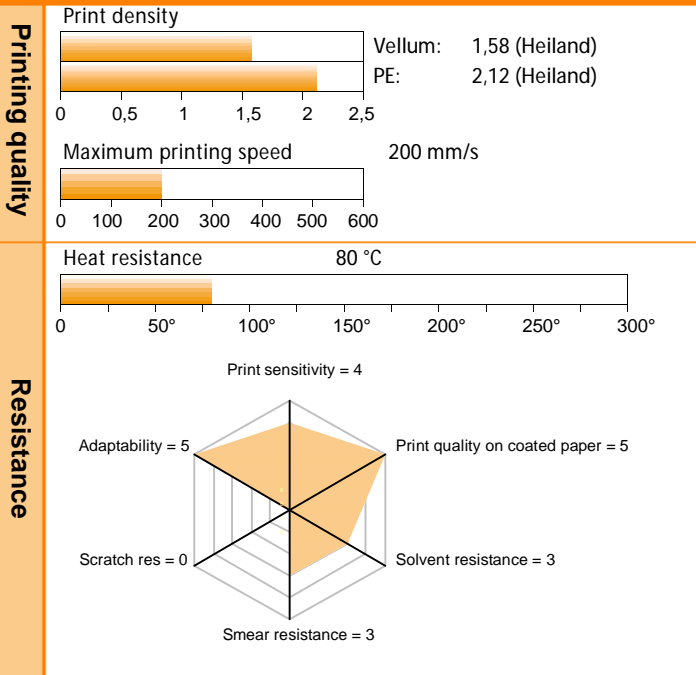

Resin

Direct printing

Wax

Wax/Resin

Resin

**Ribbon specification**

Quality level: Wax/Resin Flat-head

Basefilm: PET 4,5 µm

Ribbon: 7,5 µm ±0,5 µm

Colour: Black

Optical density ribbon: 1,50 (Heiland)

Ink melting point: 80 °C

Approvals: Food industry (ISEGA), Halogen-free