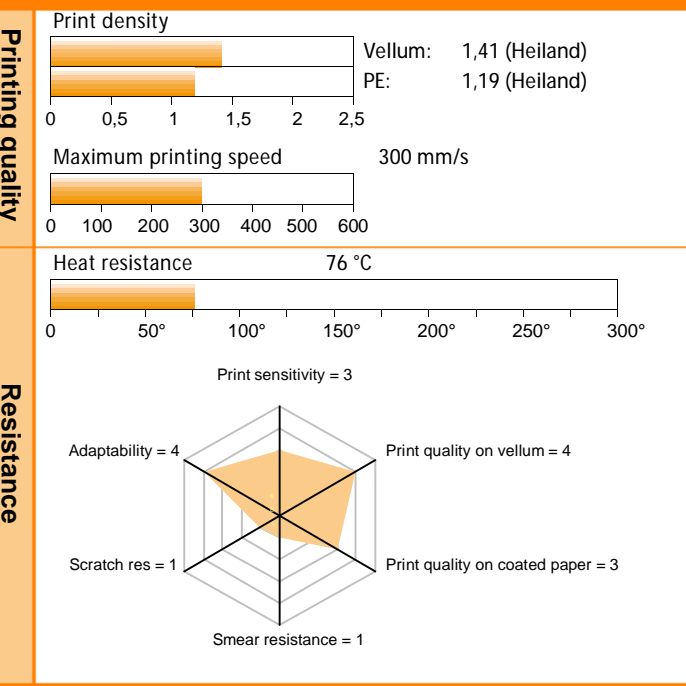

### APPLICATION

- Product labelling for shipping and logistic applications
- For labels with a normal durability

### Ribbon specification

Quality level:	Wax	Near-edge
Basefilm:	PET 4,5 µm	
Ribbon:	10,0 µ ±1,0 µm	
Colour:	Process Black	
Optical density ribbon:	2,41 (Heiland)	
Ink melting point:	61 °C	

Direct printing