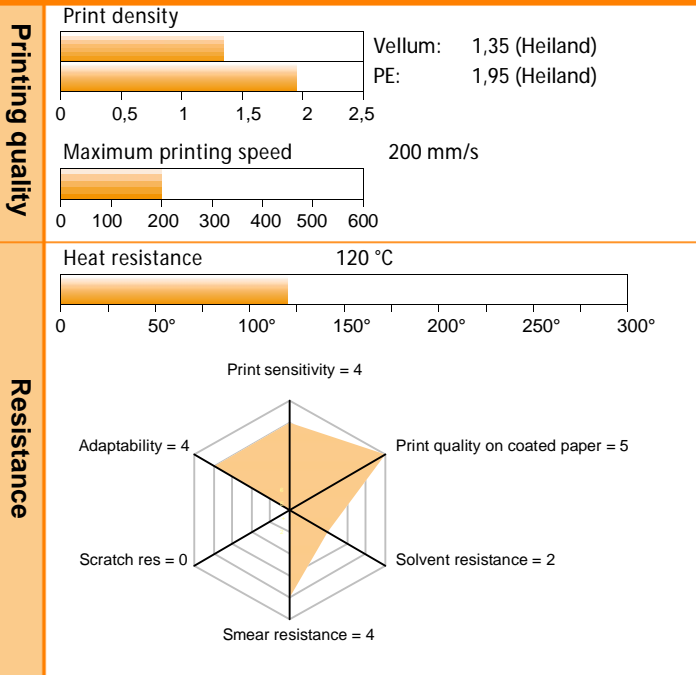

PROPERTIES

- Perfect print results on many different kinds of label stock
- Universally usable for a great variety of applications
- Good smear resistance
- High resolution of small fonts and barcodes, also on simple kinds of paper
- Temperature resistance in standard test with load and movement on PP tc: 90°C; depending on applications up to 120°C possible

Resin

Direct printing

Wax

Wax/Resin

Resin

Ribbon specification

Quality level:	Wax/Resin Flat-head
Basefilm:	PET 4,5 µm
Ribbon:	8,5 µm ±0,5 µm
Colour:	Process Black
Optical density ribbon:	1,20 (Heiland)
Ink melting point:	82 °C
Approvals:	Food industry (ISEGA), UL approved on many label materials